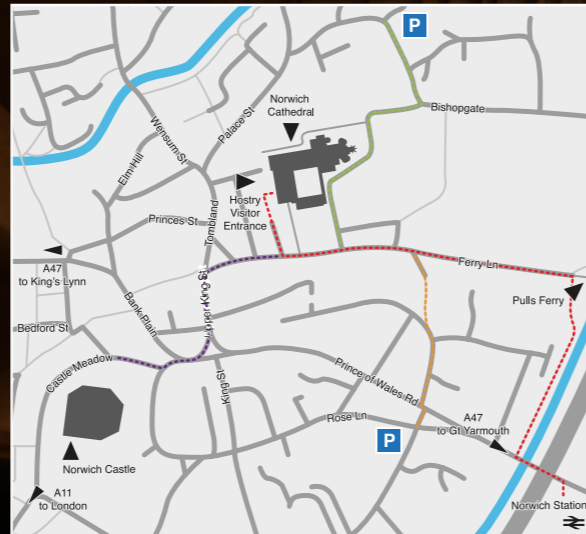

For many hundreds of years, the glorious architecture of Norwich Cathedral has been filled with the sound of beautiful music. Our choirs carry on this wonderful tradition today and music continues to draw many people to the Cathedral for choral services, concerts and recitals.

Our exciting concert programme for 2019 sees internationally renowned soloists perform alongside our Cathedral choirs, meanwhile our magnificent Cathedral organ will be played by our outstanding team of organists as well as distinguished visiting recitalists.

I hope you will come along to enjoy what is on offer and go away uplifted by the beauty of the music in this special place.

Ashley Grote
Master of Music at Norwich Cathedral

HOW TO GET TO NORWICH CATHEDRAL

Pictures: Paul Hurst

BY CAR

Car parks close to the Cathedral include St Helen's Wharf pay & display (green route) or Rose Lane multi-storey (orange route).

BY TRAIN

The Cathedral is a 10-minute walk from Norwich Station. We suggest a stroll along the Riverside Walk (red route), which connects with the Close at Pulls Ferry.

BY BUS

Park and Ride services bring people into Norwich from the outskirts of the city. Visit www.norwichparkandride.co.uk Local bus services pass through Castle Meadow (purple route) which is five minutes from the Cathedral.

BY COACH

There is a 15-minute short stay coach drop-off point for coaches on Upper King Street. For more on using this, see the coach parking page at www.norwich.gov.uk

For more information visit:
www.cathedral.org.uk/visit/getting-here

Norwich Cathedral Concerts 2019